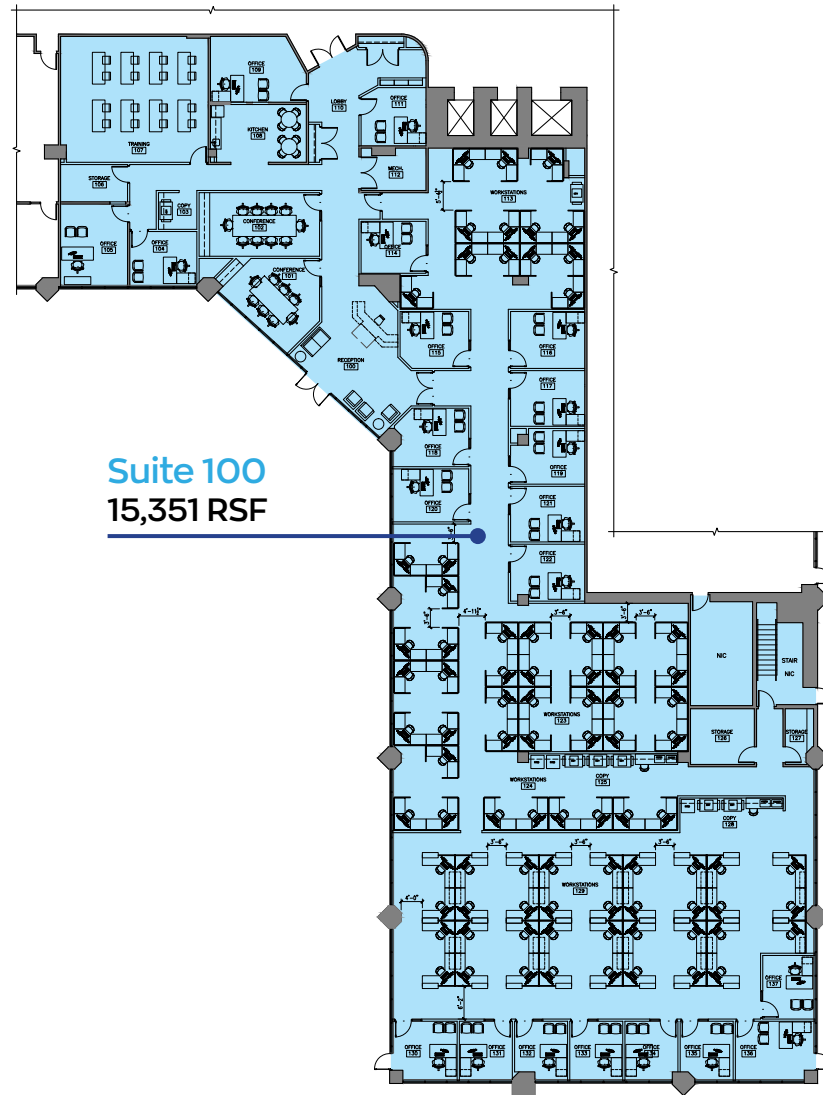

3 THREE EXECUTIVE

Suite 100
1st Floor
15,351 SF

Location Key

Rick Widerman
+1 856 324 5301
rick.widerman@jll.com

Dan Close
+1 856 324 5306
dan.close@jll.com

Jones Lang LaSalle Americas, Inc.
220 Lake Drive East, Suite 102
Cherry Hill, NJ 08002