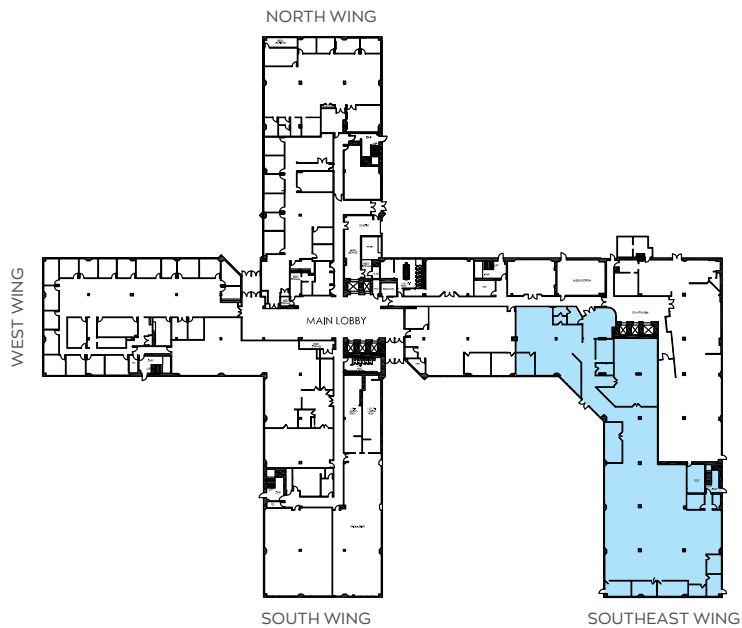

3 THREE EXECUTIVE

Suite 100
1st Floor
15,351 SF

Location Key

Rick Widerman
+1 856 324 5301
rick.widerman@jll.com

Dan Close
+1 856 324 5306
dan.close@jll.com

Jones Lang LaSalle Americas, Inc.
220 Lake Drive East, Suite 102
Cherry Hill, NJ 08002