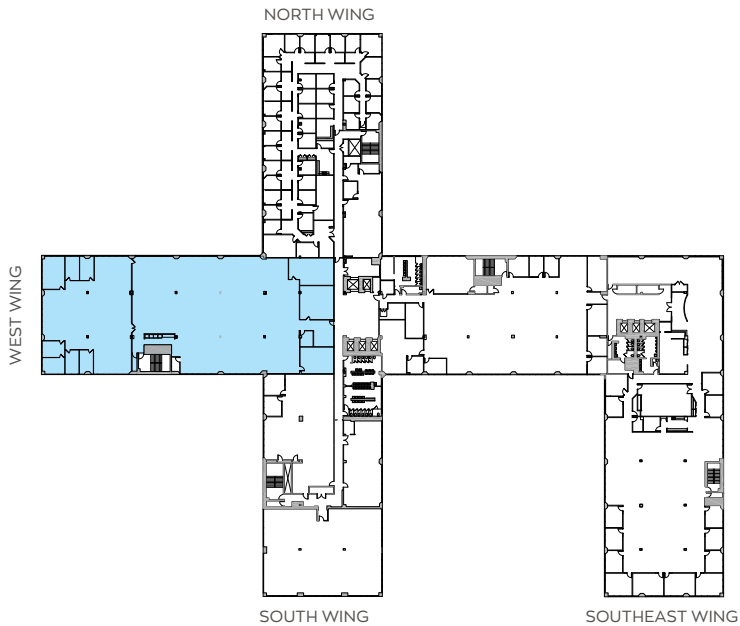

Location Key

Rick Widerman
+1 856 324 5301
rick.widerman@jll.com

Dan Close
+1 856 324 5306
dan.close@jll.com

Jones Lang LaSalle Americas, Inc.
220 Lake Drive East, Suite 102
Cherry Hill, NJ 08002