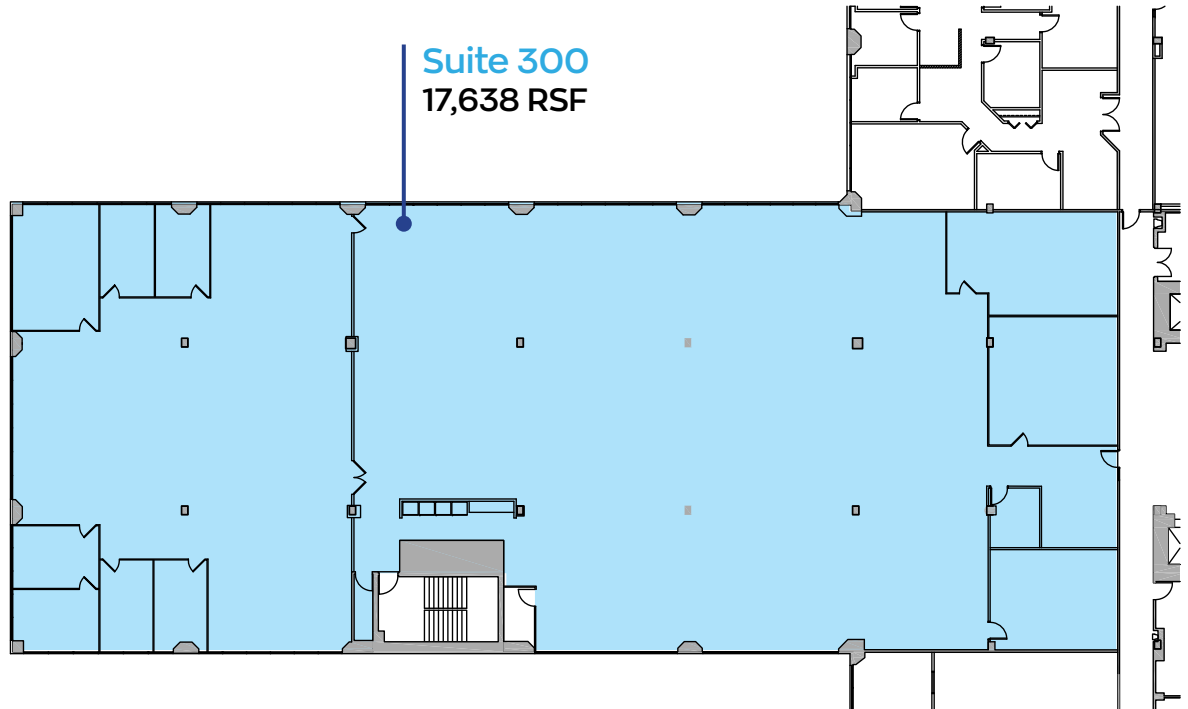

Location Key

Rick Widerman
+1 856 324 5301
rick.widerman@jll.com

Dan Close
+1 856 324 5306
dan.close@jll.com

Jones Lang LaSalle Americas, Inc.
220 Lake Drive East, Suite 102
Cherry Hill, NJ 08002