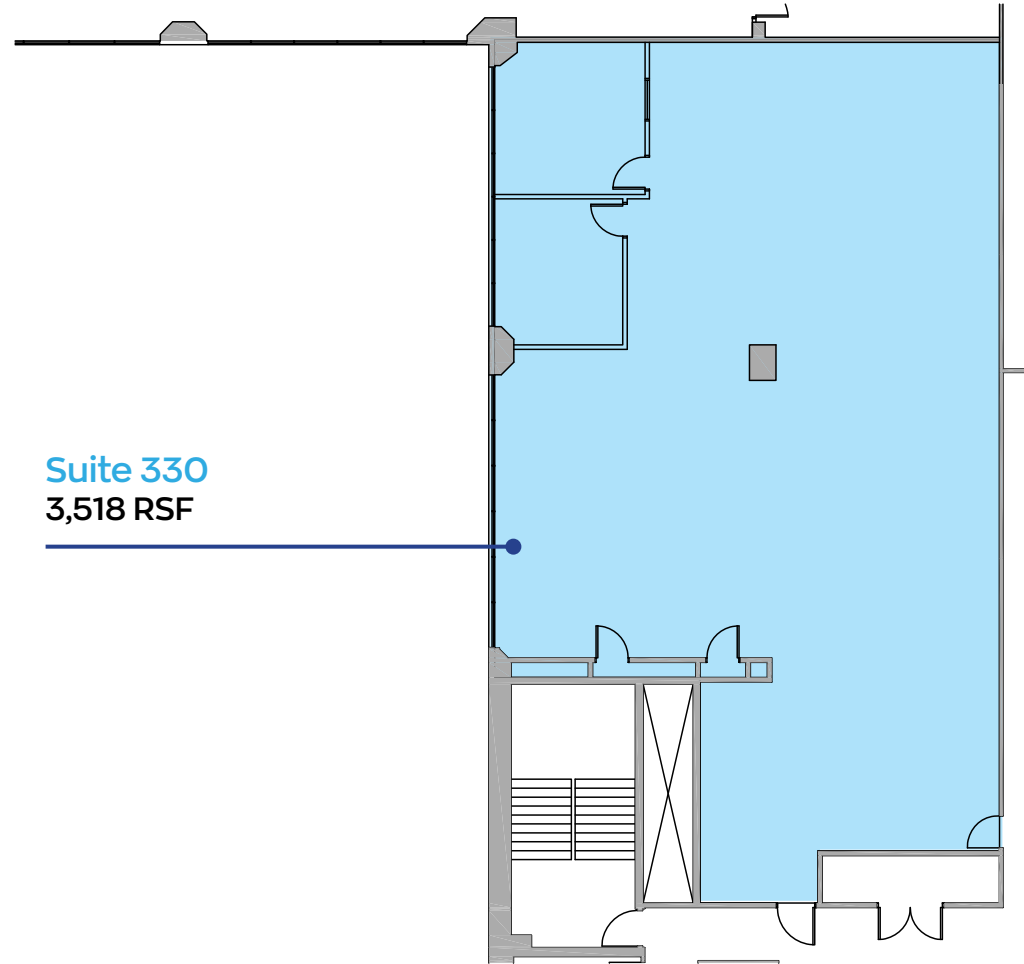

3 THREE EXECUTIVE

Suite 330
3rd Floor
3,518 RSF

Location Key

Suite 330
3,518 RSF

Rick Widerman
+1 856 324 5301
rick.widerman@jll.com

Dan Close
+1 856 324 5306
dan.close@jll.com

Jones Lang LaSalle Americas, Inc.
220 Lake Drive East, Suite 102
Cherry Hill, NJ 08002