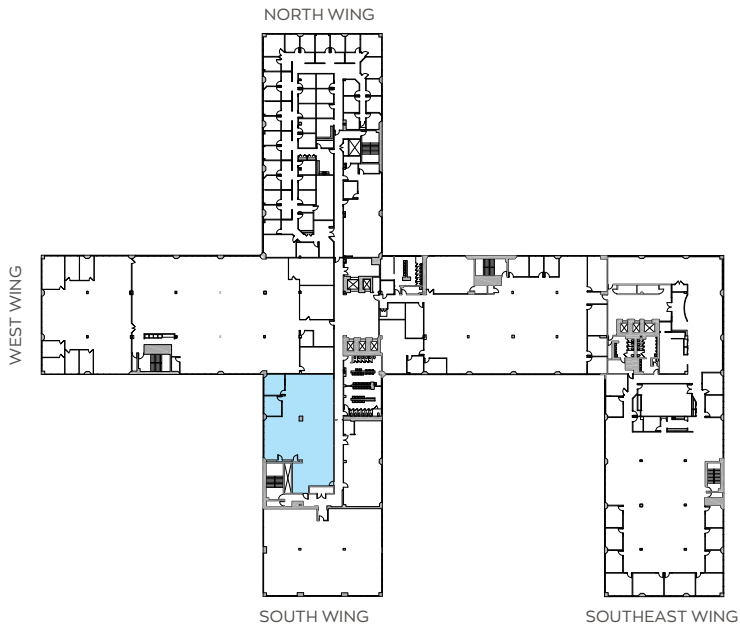

3 THREE EXECUTIVE

Suite 330
3rd Floor
3,518 RSF

Location Key

Suite 330
3,518 RSF

Rick Widerman
+1 856 324 5301
rick.widerman@jll.com

Dan Close
+1 856 324 5306
dan.close@jll.com

Jones Lang LaSalle Americas, Inc.
220 Lake Drive East, Suite 102
Cherry Hill, NJ 08002