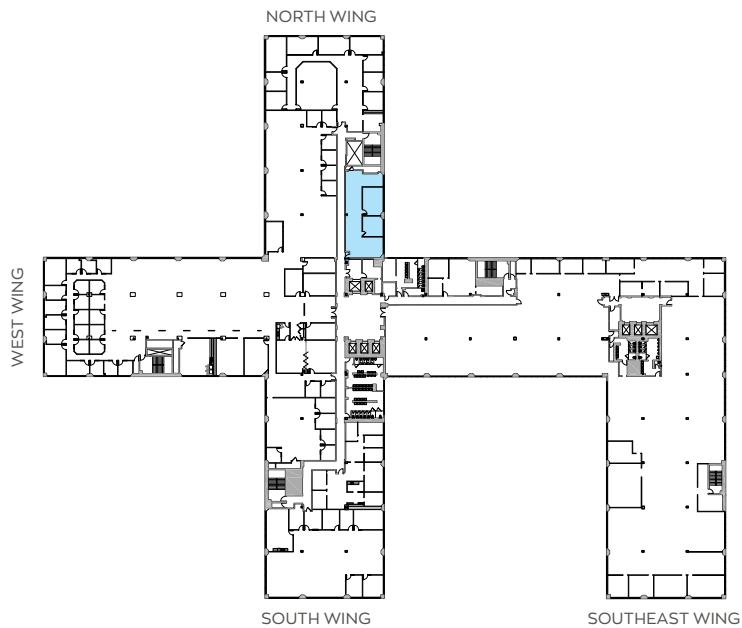

Location Key

Rick Widerman
+1 856 324 5301
rick.widerman@jll.com

Dan Close
+1 856 324 5306
dan.close@jll.com

Jones Lang LaSalle Americas, Inc.
220 Lake Drive East, Suite 102
Cherry Hill, NJ 08002