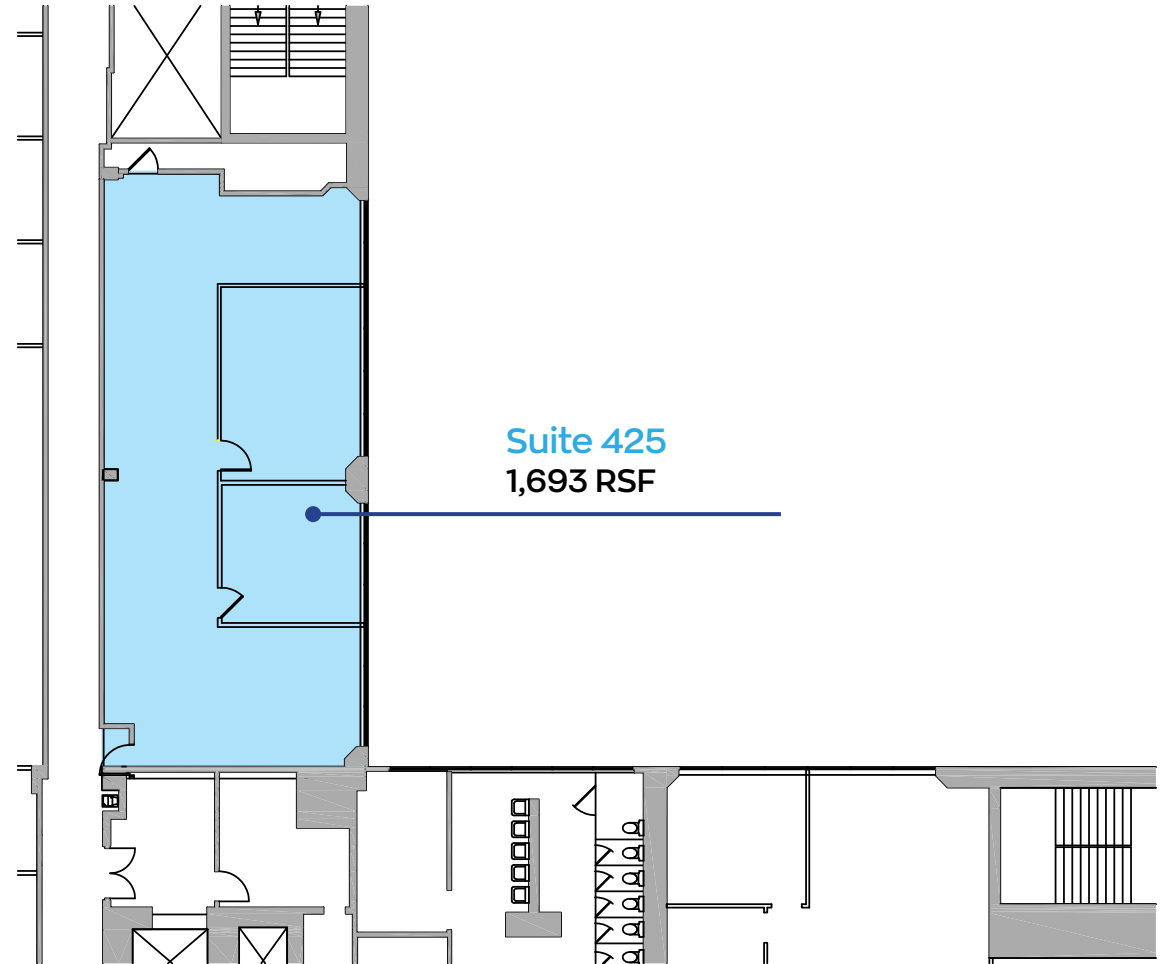

Location Key

Rick Widerman
+1 856 324 5301
rick.widerman@jll.com

Dan Close
+1 856 324 5306
dan.close@jll.com

Jones Lang LaSalle Americas, Inc.
220 Lake Drive East, Suite 102
Cherry Hill, NJ 08002