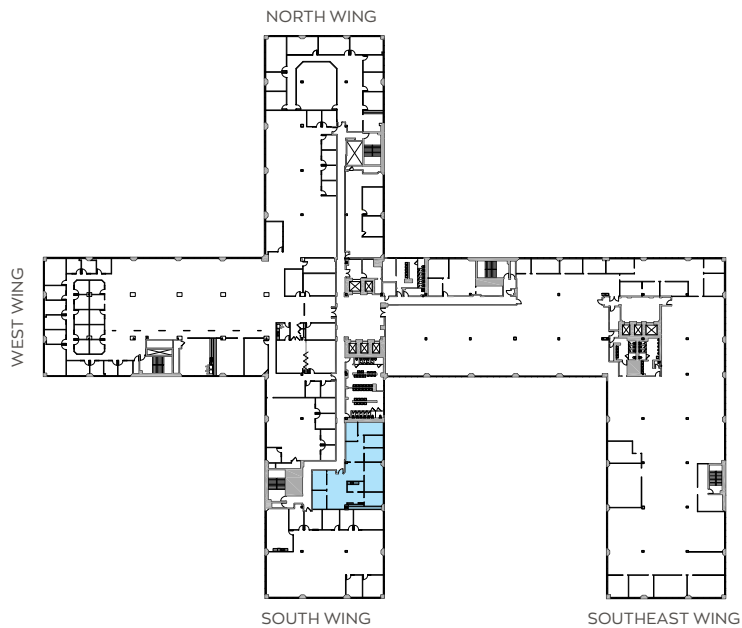

3 THREE EXECUTIVE

Suite 450
4th Floor
2,434 RSF

Location Key

Suite 450
2,434 RSF

Rick Widerman
+1 856 324 5301
rick.widerman@jll.com

Dan Close
+1 856 324 5306
dan.close@jll.com

Jones Lang LaSalle Americas, Inc.
220 Lake Drive East, Suite 102
Cherry Hill, NJ 08002