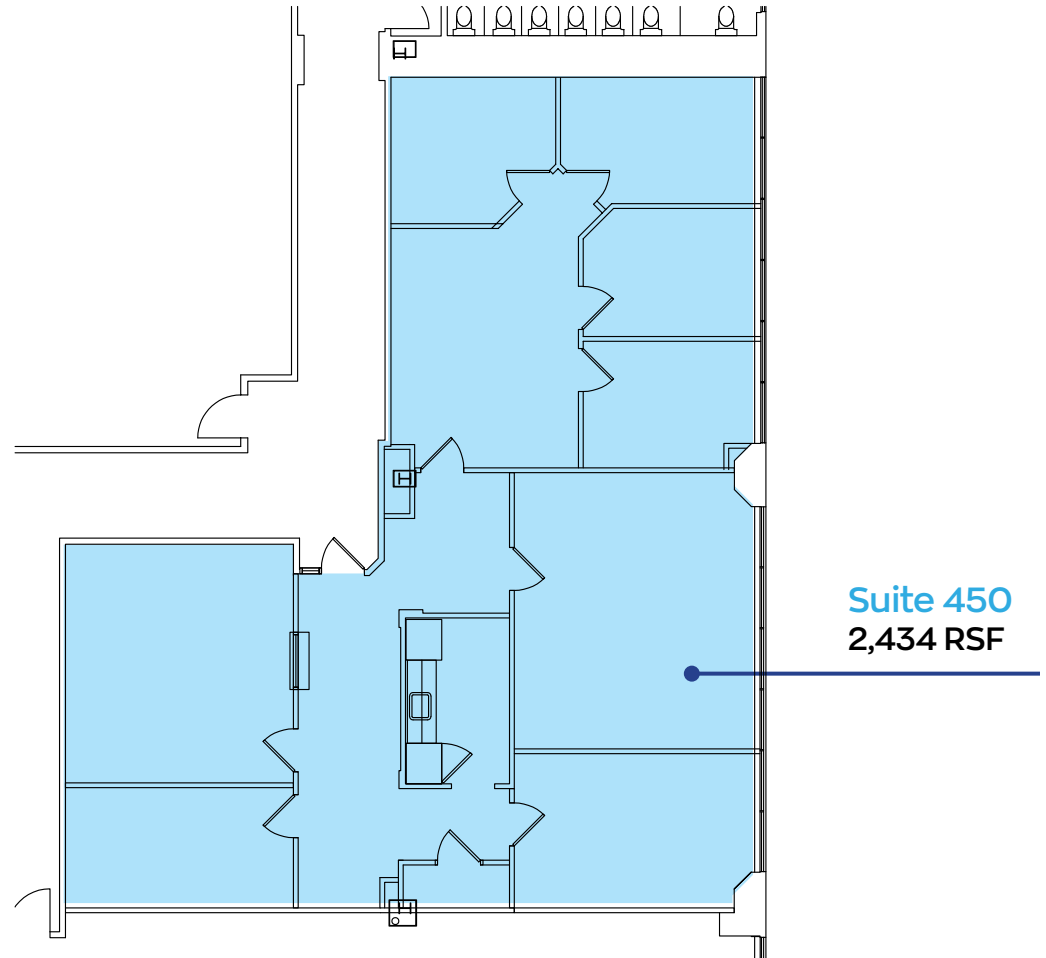

3 THREE EXECUTIVE

Suite 450
4th Floor
2,434 RSF

Location Key

Suite 450
2,434 RSF

Rick Widerman
+1 856 324 5301
rick.widerman@jll.com

Dan Close
+1 856 324 5306
dan.close@jll.com

Jones Lang LaSalle Americas, Inc.
220 Lake Drive East, Suite 102
Cherry Hill, NJ 08002